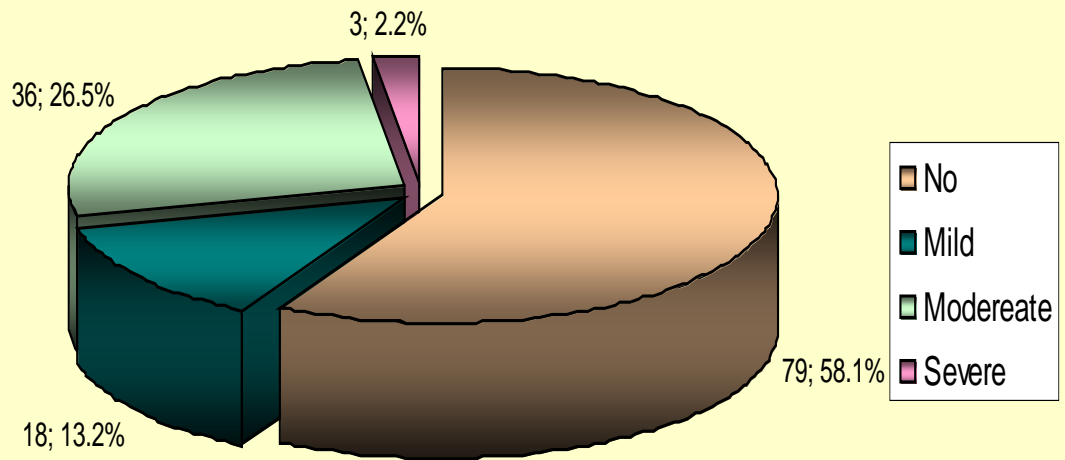

ISSN: 2325-4076
www.usa-journals.com

AMERICAN JOURNAL OF RESEARCH COMMUNICATION

Volume 1 (10)
Oct 01, 2013

Depression based on Beck scale among participated diabetic patients.

Cover Story: Trabulsi FA, Almasaodi KA. Depression among Type 2 Diabetic Patients in Al-Eskan Avenue in Makkah, 2010.